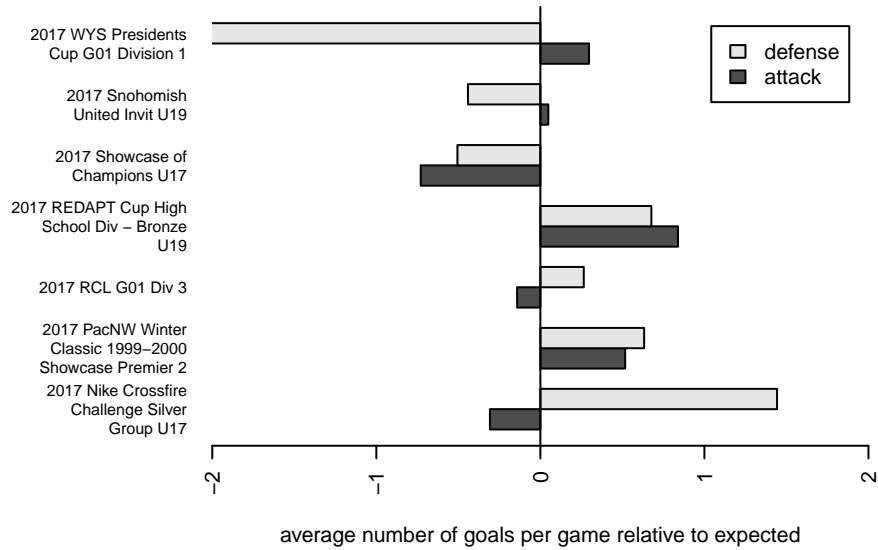

Performance relative to 13 month average