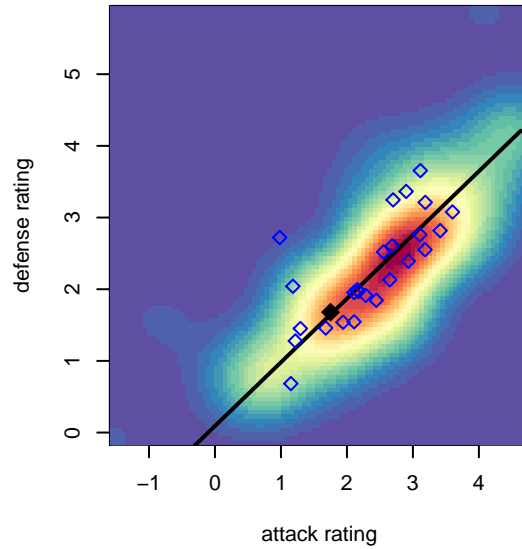

**attack and defense rating
relative to others at age
and all opponents in last 13 months**