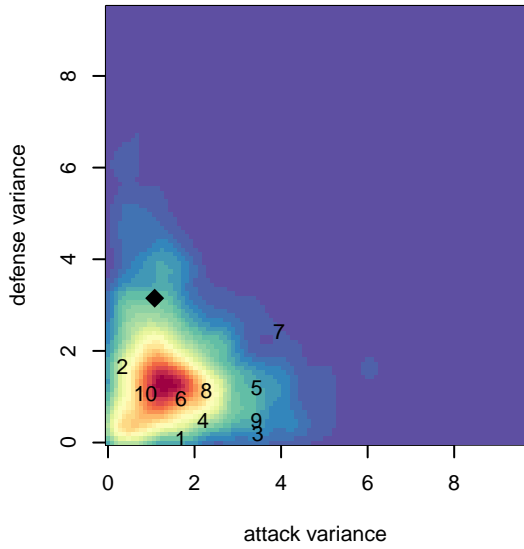

Crossfire Premier A G01

Crossfire Premier
 Redmond, WA
 G01 total strength=1295
 attack=5.76 defense=5.36
 fall league = RCL G01 Div 3
 notes= A-- 2015+; Vadim 2012;
 Tolstolutsky 2013; Rowe 2014-6

alt names used:

Crossfire Premier A G01
 Dots are actual minus expected GF (blue circles) and GA (red triangles).
 Blue line is smoothed change in attack strength. Red is smoothed change in defense strength.

**attack and defense variance (black dot)
relative to other teams
and top 10 in region**