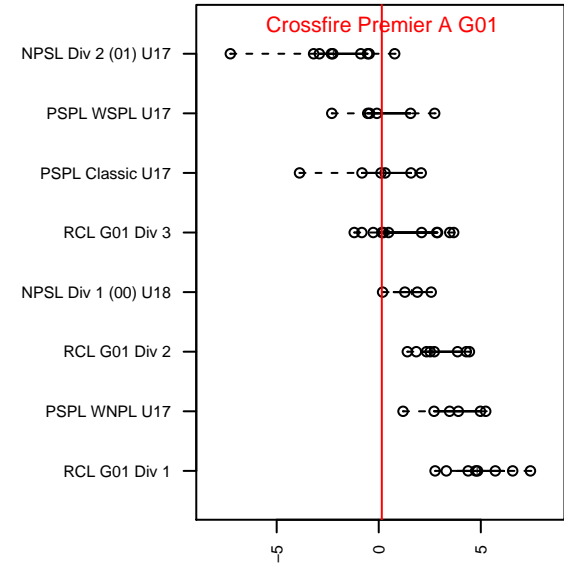

**attack and defense rating
relative to others at age
and all opponents in last 13 months**