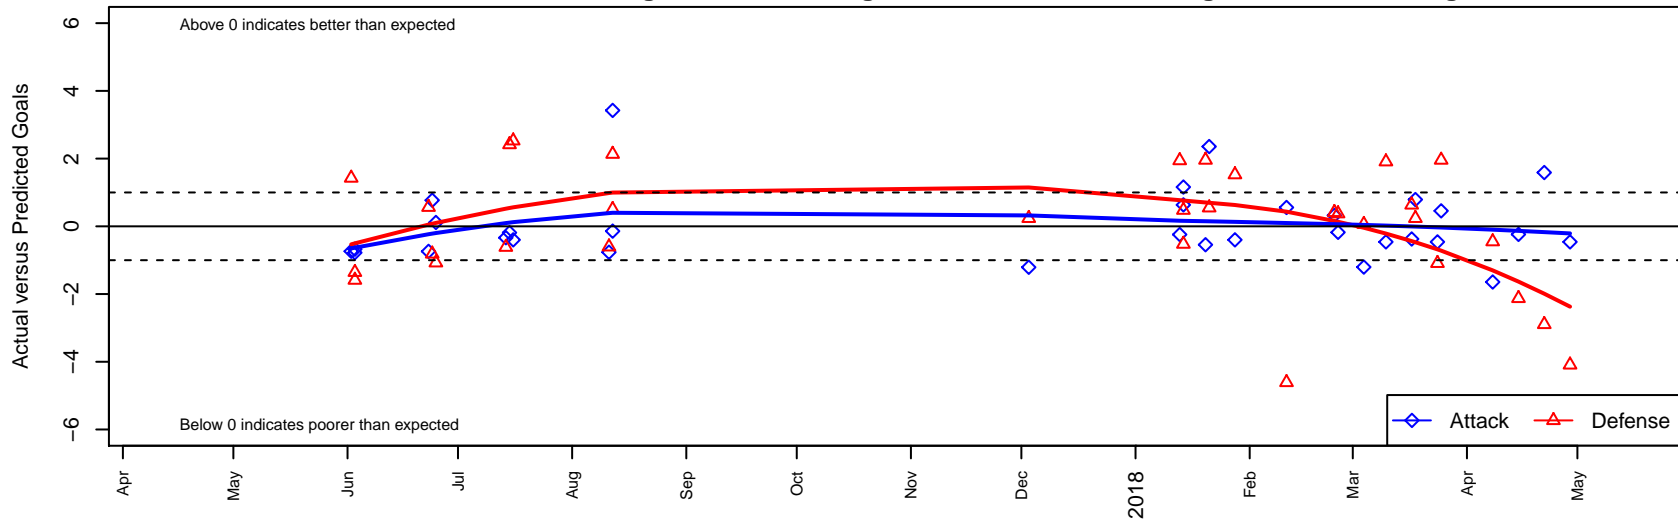

Crossfire Premier A G01

Crossfire Premier
 Redmond, WA
 G01 total strength=1295
 attack=5.76 defense=5.36
 fall league = RCL G01 Div 3
 notes= A-- 2015+; Vadim 2012;
 Tolstolutsky 2013; Rowe 2014-6

alt names used:

Crossfire Premier A G01
 Dots are actual minus expected GF (blue circles) and GA (red triangles).
 Blue line is smoothed change in attack strength. Red is smoothed change in defense strength.

**attack and defense variance (black dot)
relative to other teams
and top 10 in region**