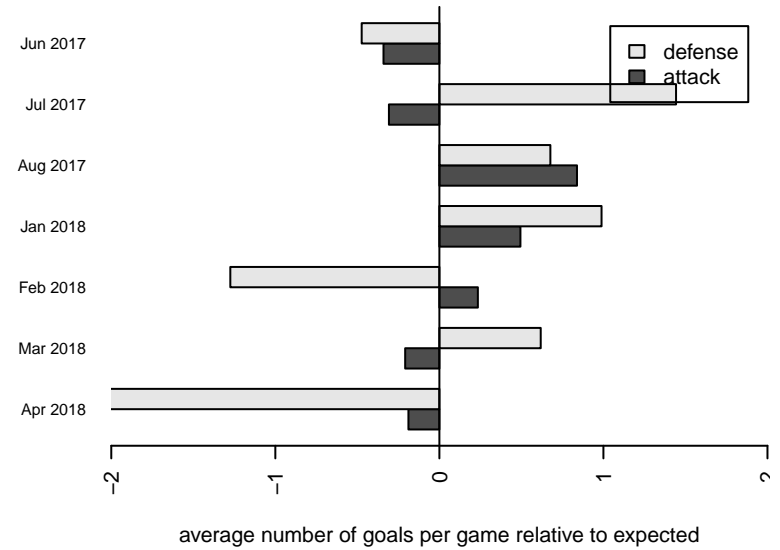

Performance relative to 13 month average